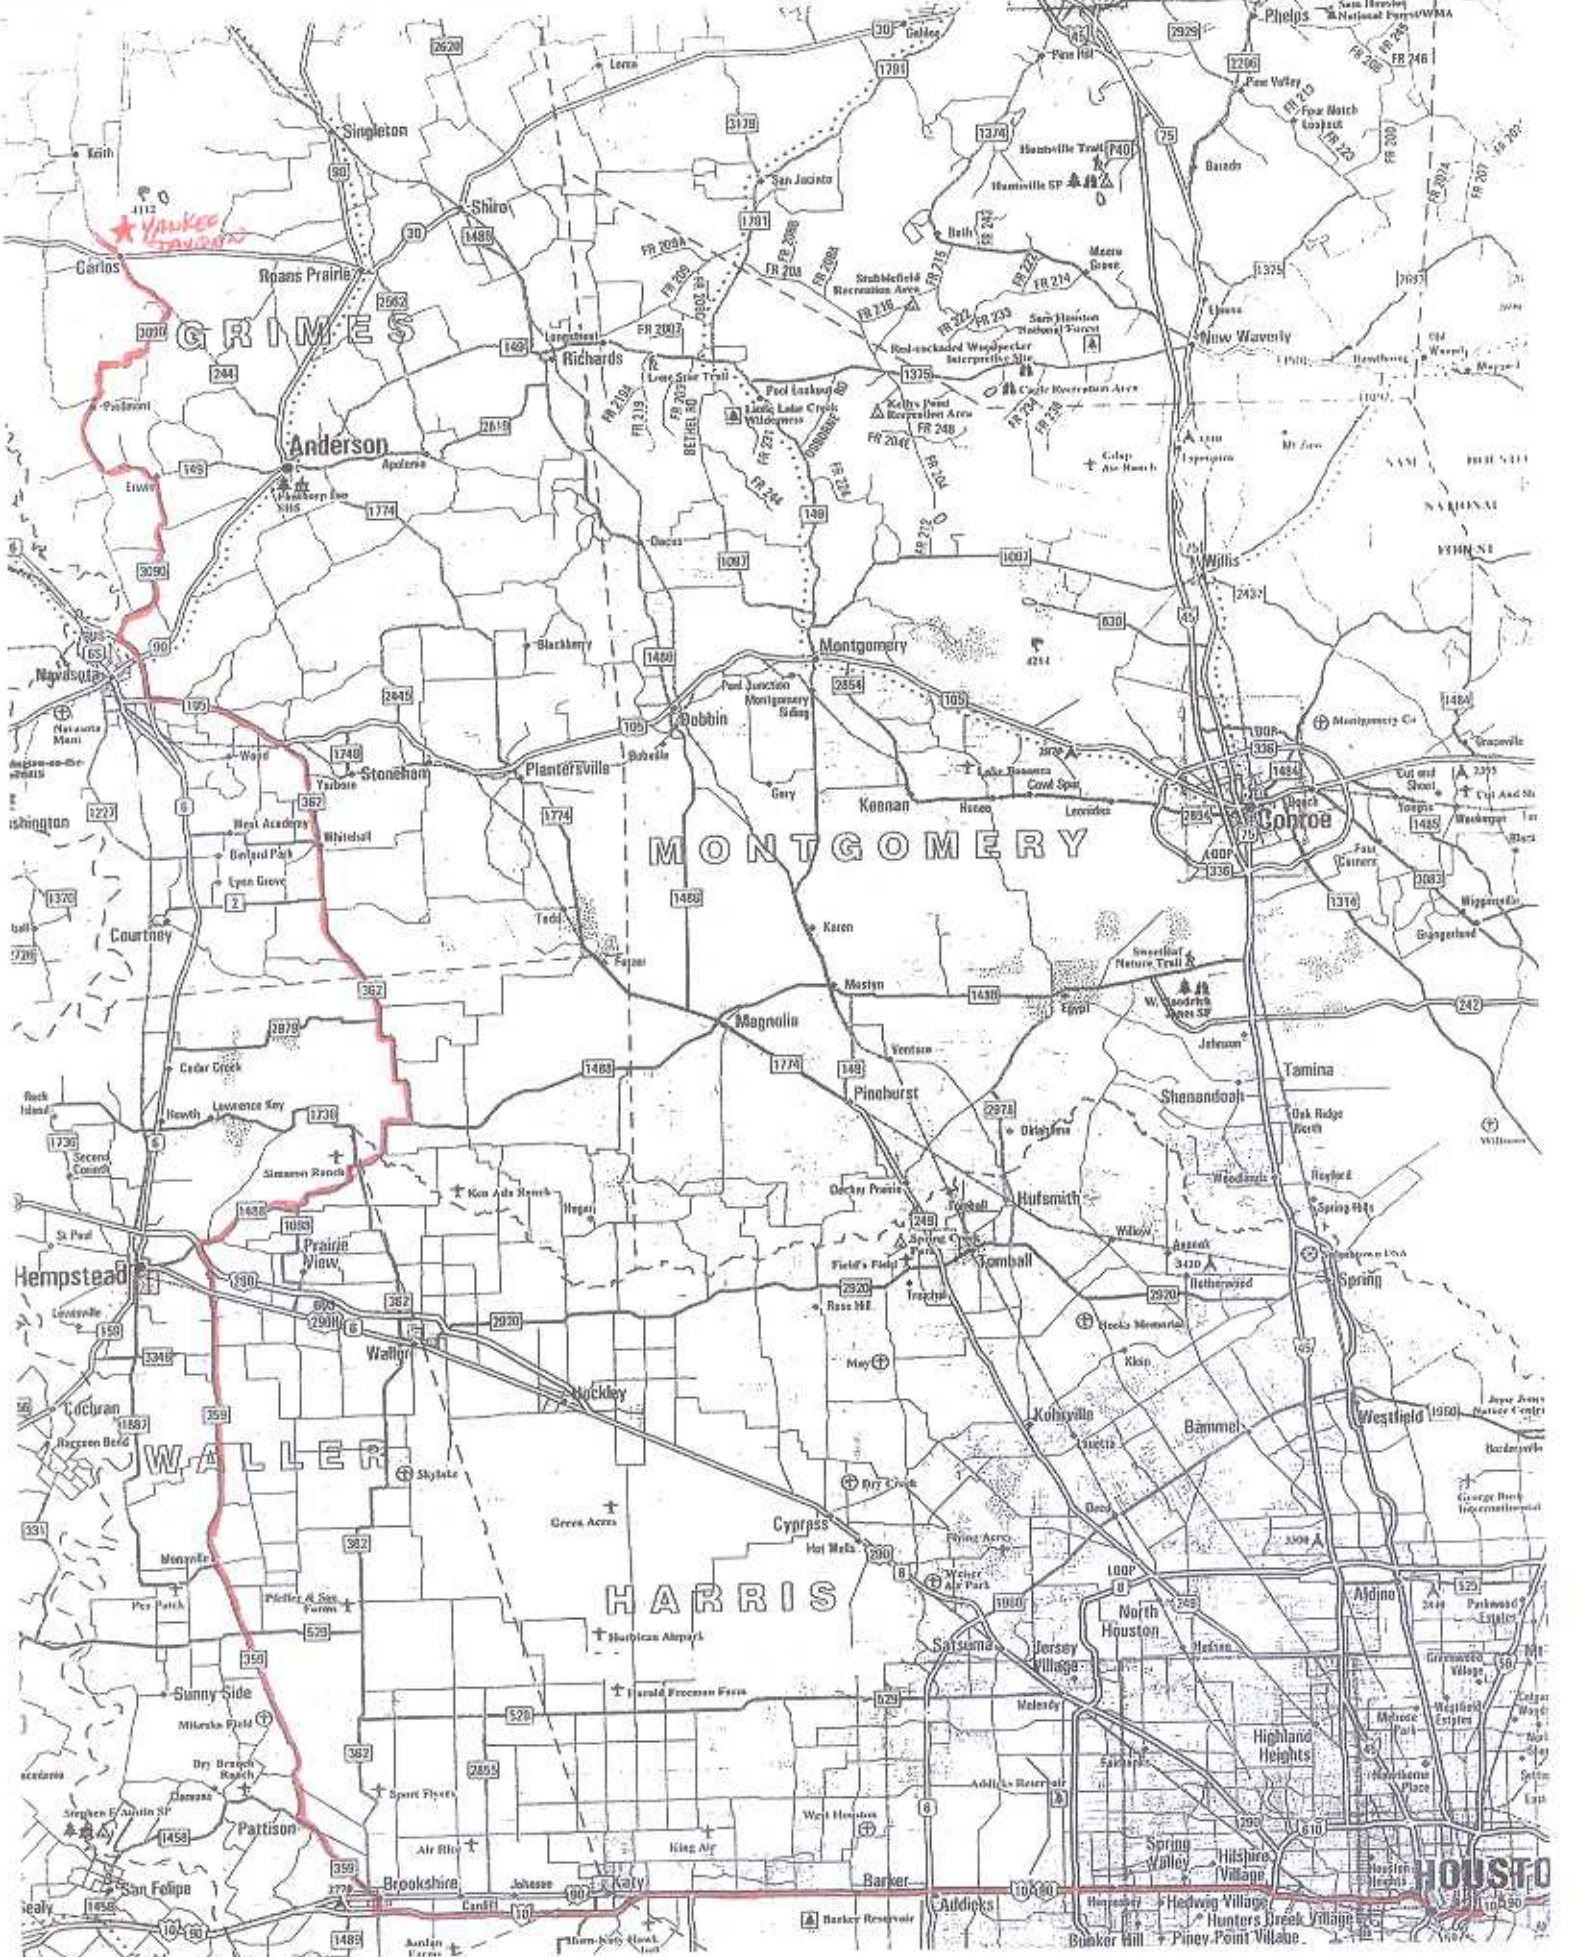

Yankee's Tavern
10328 FM 244 Rd
Anderson, TX 77830
(936) 873-3314
www.yankeestavern.com

(Approx. 140 GREAT miles from Chapter Z jump-off to destination.)

- **Leave jump off at Beltway 8 & Red Bluff going under Beltway and turning North entering Beltway 8.**
- **Take Beltway 8 to IH 10.**
- **Take IH 10 West to Brookshire.**
- **Exit FM 359 at Brookshire.**
- **Turn (Right) onto FM 359 and travel to HWY 290.**
- **Turn (Left) onto HWY 90 traveling to FM 1488.**
- **Turn (Right) onto FM 1488 traveling to FM 362.**
- **Turn (Left) onto FM 362 traveling to FM 105.**
- **Turn (Left) onto FM 105 traveling to HWY 6.**
- **Turn (Right) onto HWY 6 to FM 3090 exit.**
- **Turn (Right) onto FM 3090 traveling to FM 244.**
- **Turn (Left) onto FM 244 traveling to Yankee Tavern.**

GRIMES

MONTGOMERY

WALLER

HARRIS

HOUSTON

Hawkes

Anderson

Montgomery

Houston